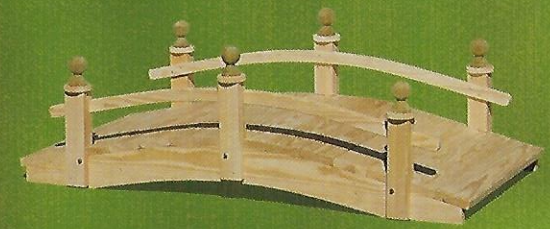

Moose

#351

Bear

#353

Captain

#352

3' x 12'
Single Rail Bridge

3' x 12'
Double Rail Bridge

#493 • 6' Double Rail
Japanese Style Bridge

#492 • 6' Single Rail
Japanese Style Bridge

3' x 8' Bridge with
Turned Spindles

3' x 8' Bridge
with 2' x 2' Spindles

6' x 30' Laminated Beams,
Cedar Railing

4' x 22' Laminated Beams,
Composite Decking and
Vinyl Railing