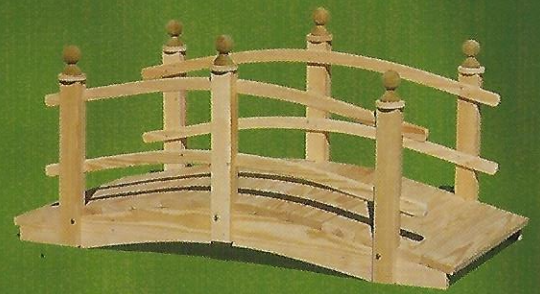

Moose

#351

Bear

#353

Captain

#352

3' x 12'
Single Rail Bridge

3' x 12'
Double Rail Bridge

#493 • 6' Double Rail
Japanese Style Bridge

#492 • 6' Single Rail
Japanese Style Bridge

3' x 8' Bridge with
Turned Spindles

3' x 8' Bridge
with 2' x 2' Spindles

6' x 30' Laminated Beams,
Cedar Railing

4' x 22' Laminated Beams,
Composite Decking and
Vinyl Railing