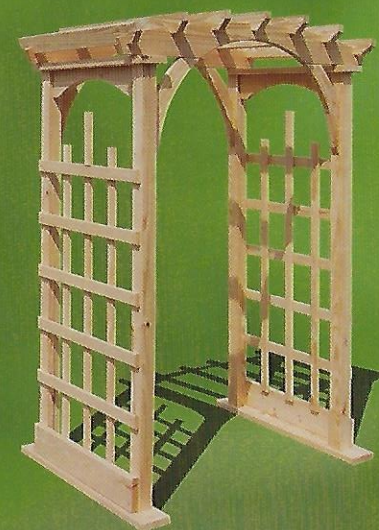

#272 • Folding Footrest
(For Folding Adirondack Chairs)
23"w x 23"d x 16"h

#273 • Glider Footrest
(Fits all gliders)
22"w x 21"d x 17"h

#271 • Regular Footrest
(Fits Low Adirondack Chairs, etc.)
23"w x 23"d x 14"h

Swing A-Frame

#284 • Standard A-Frame
(For use with 4' and 5' swings)
102" w x 62" d x 81" h

Arbors

#287 • Pergola Arbor
65" w x 33" d x 84" h
(46" inside)

#292 • 3' x 4' Rome Arch Rose Arbor
56" w x 42" d x 84" h
(42" inside)

#293 • 3' x 6' Rome Arch Rose Arbor
76" w x 42" d x 86" h
(62" inside)

Wishing Wells

#332 • Large
36" w x 32" d x 68" h

#331 • Medium
26" w x 26" d x 54" h

#330 • Small
24" w x 24" d x 44" h

Windmills

#321 • Small
34" w x 34" d x 46" h