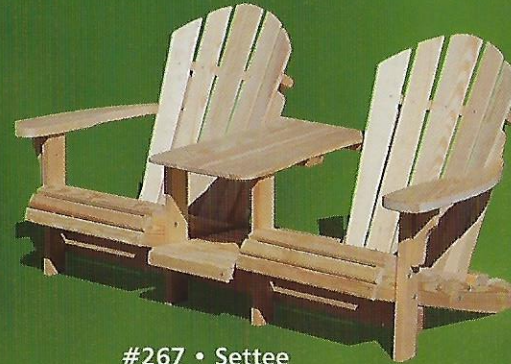

#245 • Fanback
78" w x 30" d x 42" h

#247 • Adirondack
78" w x 30" d x 46" h

#248 • Heartback
78" w x 30" d x 41" h

#254 • High Crossback
80" w x 30" d x 47" h

English Garden Benches

#274

2' - 27" w x 24" d x 37" h

#275

4' - 51" w x 24" d x 37" h

#276

5' - 63" w x 24" d x 37" h

#277

6' - 75" w x 24" d x 37" h

Low Adirondack Furniture

#267 • Settee

70" w x 36" d x 36" h

#266 • Loveseat

56" w x 36" d x 36" h

**#261 • Folding Chair
with Pull-Out Footrest**

(Non-reclining)
32" w x 50" d x 38" h

#265 • Chair

34" w x 34" d x 36" h

#260 • Folding Adirondack Chair