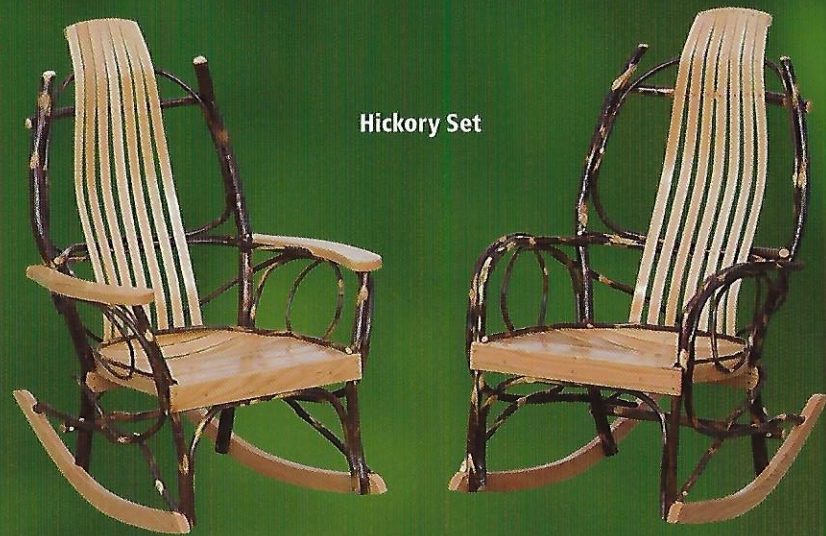

#405 • 52" Octagon Table
(with seats attached)
85"w x 85"d x 31"h

#388 • Pub Table Set
60"w x 60"d x 40"h

**48" Round Table with
36" Curved Benches**
70"w x 70"d x 29"h

45" w x 24" d x 60" h

#362

36" w x 24" d x 60" h

#361

24" w x 24" d x 60" h

#360

Folding Clothes Drying Racks

Hickory Set

#500 • Hickory Rocker with Oak Arms

#501 • Hickory Rocker with Rustic Arms

Outhouse Tool Shed