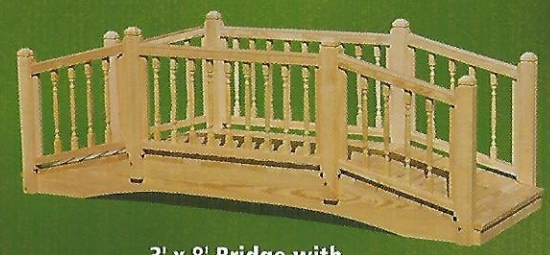

Moose

#351

Bear

#353

Captain

#352

3' x 12'
Single Rail Bridge

3' x 12'
Double Rail Bridge

#493 • 6' Double Rail
Japanese Style Bridge

#492 • 6' Single Rail
Japanese Style Bridge

3' x 8' Bridge with
Turned Spindles

3' x 8' Bridge
with 2' x 2' Spindles

6' x 30' Laminated Beams,
Cedar Railing

4' x 22' Laminated Beams,
Composite Decking and
Vinyl Railing