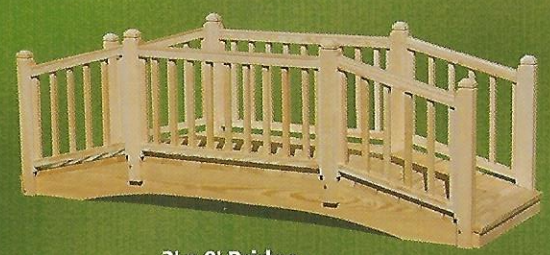

Moose

#351

Bear

#353

Captain

#352

3' x 12'
Single Rail Bridge

3' x 12'
Double Rail Bridge

#493 • 6' Double Rail
Japanese Style Bridge

#492 • 6' Single Rail
Japanese Style Bridge

3' x 8' Bridge with
Turned Spindles

3' x 8' Bridge
with 2' x 2' Spindles

6' x 30' Laminated Beams,
Cedar Railing

4' x 22' Laminated Beams,
Composite Decking and
Vinyl Railing