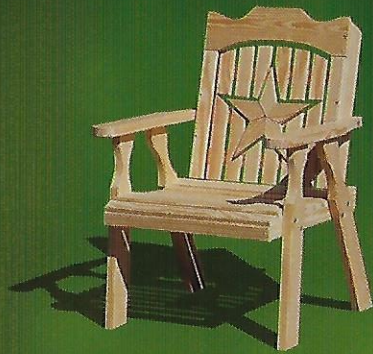

Beautiful Backyard

C O L L E C T I O N

Add a Beautiful Collection to Your Lawn or Patio

#107 • 2' Starback
29" w x 29" d x 42" h

#100 • 2' Crossback
29" w x 29" d x 39" h

#103 • 2' Rollback
29" w x 29" d x 43" h

#104 • 2' Adirondack
29" w x 29" d x 46" h

#101 • 2' Crossback W/H
29" w x 29" d x 39" h

#376 • End Table
17" w x 21" d x 23" h

#102 • 2' Fanback
29" w x 29" d x 42" h

#105 • 2' Heartback
29" w x 29" d x 41" h