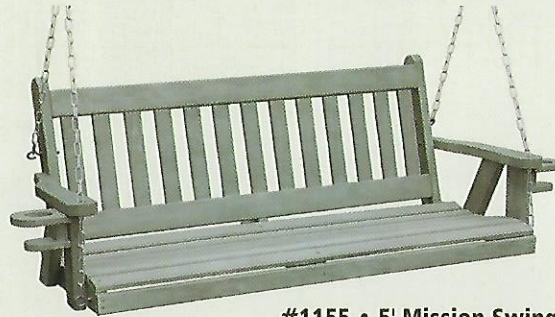

*Enjoy the beauty of wood
in the comfort of your home!*

Springwater Amish Workshop
7936 Mill Street
Springwater, N. Y. 14560
585-669-9710

#1155 • 5' Mission Swing
Shown in Rustic Red

#1155 • 5' Mission Swing
Shown in Mission Brown