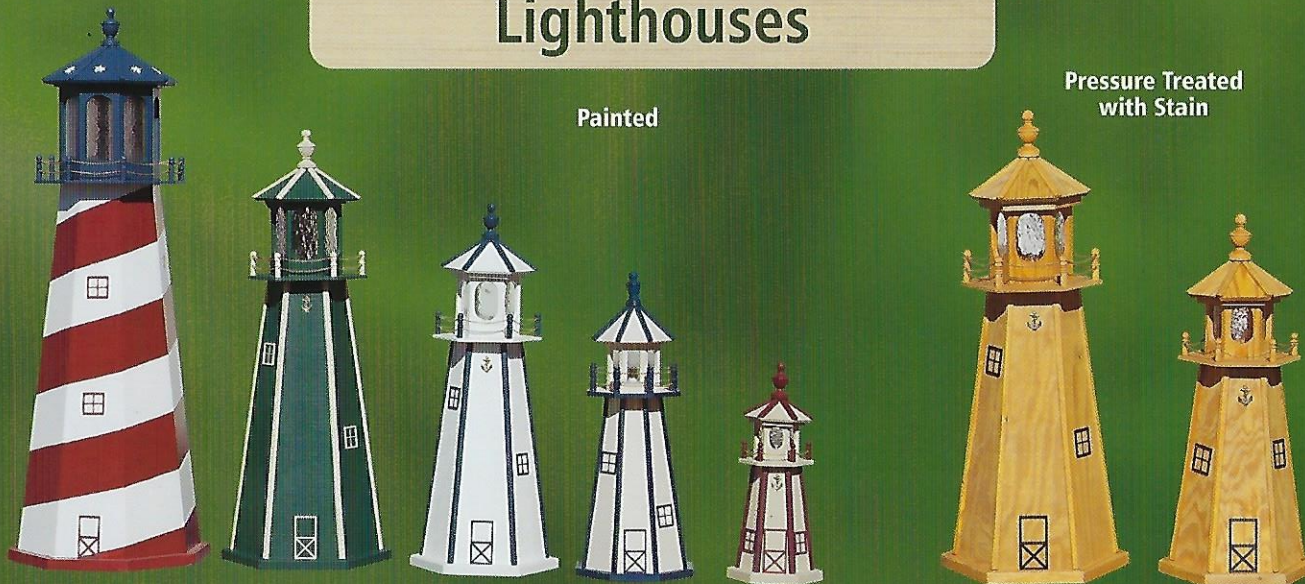

#293 • 3' x 6' Rome Arch Rose Arbor
76" w x 42" d x 86" h
(62" inside)

Wishing Wells

#332 • Large
36" w x 32" d x 68" h

#331 • Medium
26" w x 26" d x 54" h

#330 • Small
24" w x 24" d x 44" h

Windmills

#321 • Small
34" w x 34" d x 46" h

#322 • Medium
48" w x 48" d x 60" h

#323 • Large
56" w x 56" d x 72" h

Lighthouses

Painted

Pressure Treated
with Stain

6'
#314
Deluxe Option

5'
#313

4'
#312