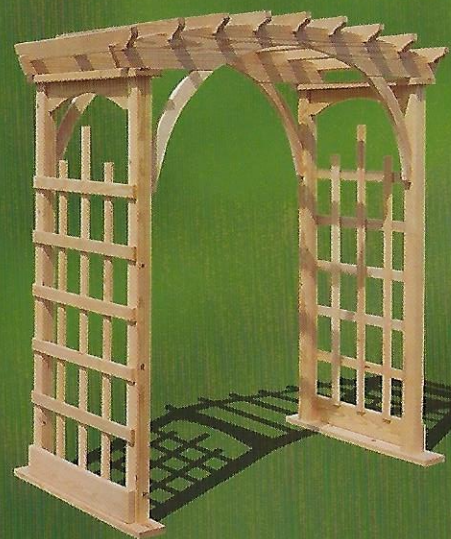

#272 • Folding Footrest
(For Folding Adirondack Chairs)
23"w x 23"d x 16"h

#273 • Glider Footrest
(Fits all gliders)
22"w x 21"d x 17"h

#271 • Regular Footrest
(Fits Low Adirondack Chairs, etc.)
23"w x 23"d x 14"h

Swing A-Frame

#284 • Standard A-Frame
(For use with 4' and 5' swings)
102" w x 62" d x 81" h

Arbors

#287 • Pergola Arbor
65" w x 33" d x 84" h
(46" inside)

#292 • 3' x 4' Rome Arch Rose Arbor
56" w x 42" d x 84" h
(42" inside)

#293 • 3' x 6' Rome Arch Rose Arbor
76" w x 42" d x 86" h
(62" inside)

Wishing Wells

#332 • Large
36" w x 32" d x 68" h

#331 • Medium
26" w x 26" d x 54" h

#330 • Small
24" w x 24" d x 44" h

Windmills

#321 • Small
34" w x 34" d x 46" h