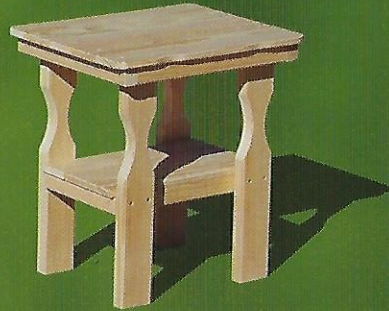

#376 • 17" x 21"
21"w x 17"d x 23"h