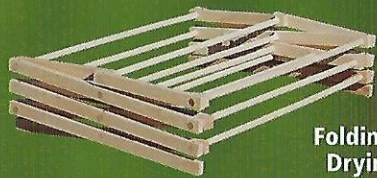

Folding Clothes Drying Racks