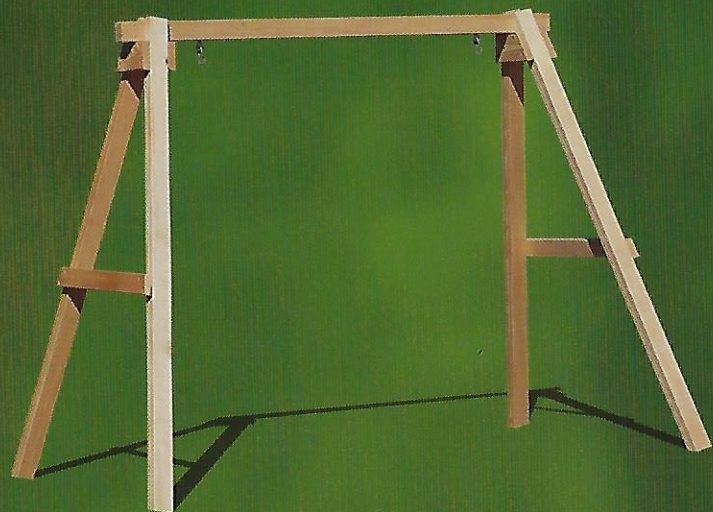

#272 • Folding Footrest
(For Folding Adirondack Chairs)
23"w x 23"d x 16"h

#273 • Glider Footrest
(Fits all gliders)
22"w x 21"d x 17"h

#271 • Regular Footrest
(Fits Low Adirondack Chairs, etc.)
23"w x 23"d x 14"h

Swing A-Frame

#284 • Standard A-Frame
(For use with 4' and 5' swings)
102" w x 62" d x 81" h

Arbors

#287 • Pergola Arbor
65" w x 33" d x 84" h
(46" inside)

#292 • 3' x 4' Rome Arch Rose Arbor
56" w x 42" d x 84" h
(42" inside)