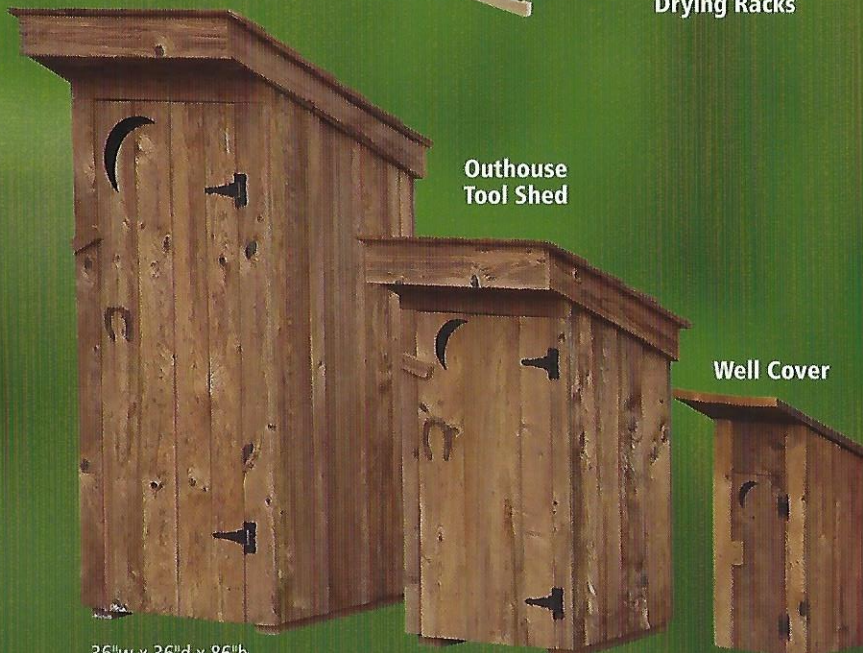

#361

24" w x 24" d x 60" h

#360

Folding Clothes Drying Racks

Hickory Set

#500 • Hickory Rocker with Oak Arms

#501 • Hickory Rocker with Rustic Arms

Outhouse Tool Shed

36" w x 36" d x 86" h

#355

Well Cover

24" w x 24" d x 56" h

#354

16" w x 16" d x 34" h

#356

Rustic Bird Houses