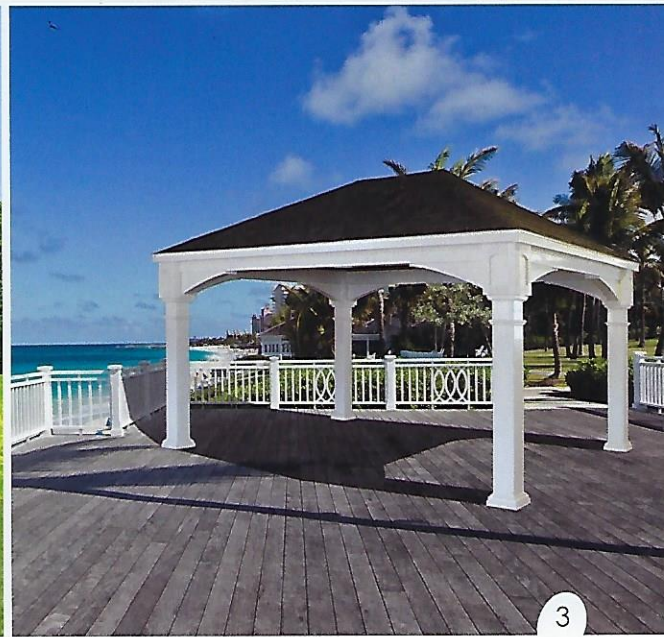

Vinyl 2x2 Turned

Wood 2x2 Square

Wood 2x3 England

Wood 2x2 Turned Standard

Pick your roof style

Deluxe Roof Style

Victorian Roof Style

Other Options

Screens available in wood, white metal, and brown metal

Benches available in vinyl and wood

Electrical Package

Your Outdoor Room the Way You Like It!

Create AN OUTDOOR ROOM!

- Gazebos
- Pergolas
- Pavilions

1

2

3

- Style:** Classic Wood Pavilion • **Unfinished Wood** • **Size:** 12x14
Shingles: Rustic Slate • **Braces:** Standard • **Post:** 5x5 Laminated
- Style:** Pavilion White Vinyl • **Post:** 10" round tapered columns
• Dental Moldings • Standing Seam Metal Roof
- Style:** Pavilion White Vinyl • **Post:** 10" Square Columns
• Straight Trim • **Shingles:** Black Architectural Shingles